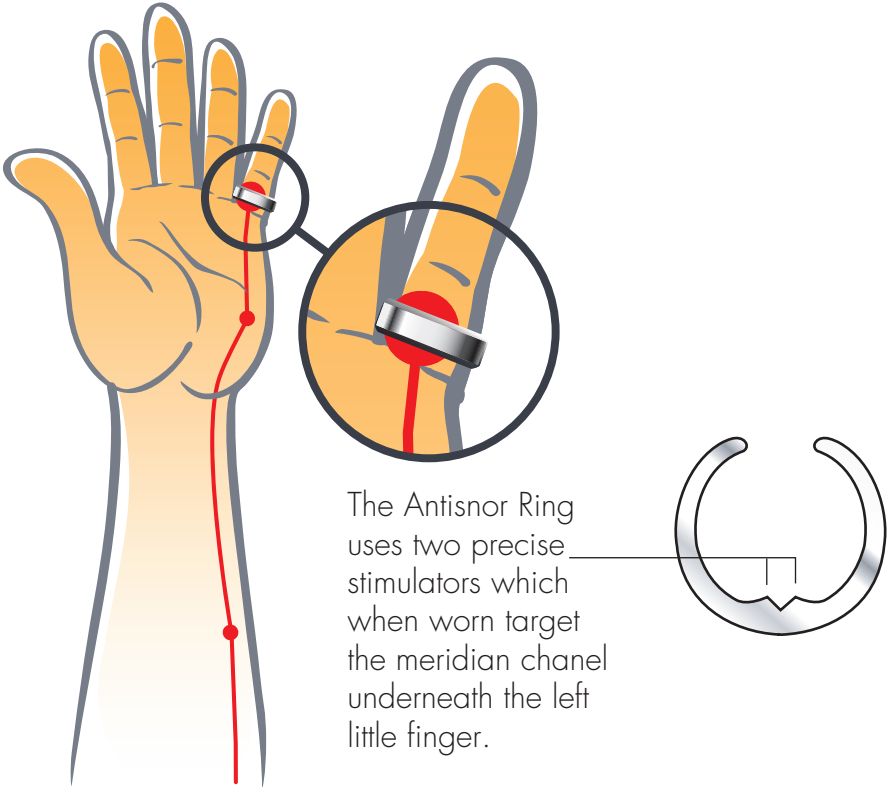

ANTISNOR FIT and SIZE CHART

the 'original'
ANTISNOR
 acupressure ring

RING SIZE TEMPLATE

Choose a size that will be a snug fit as the ANTISNOR Ring can be adjusted larger than the supplied size for a perfect, comfortable fit.
 Adjust ring size by firmly holding the two sides of the ANTISNOR Ring and gently pulling apart.

IMPORTANT PRINTING INFORMATION

When printing this document ensure 'Page Scaling' is set to 'none' or '100%' as the document needs to be printed at the correct size for accurate measurement.
 The grey panel should measure 6½" or 165mm wide.